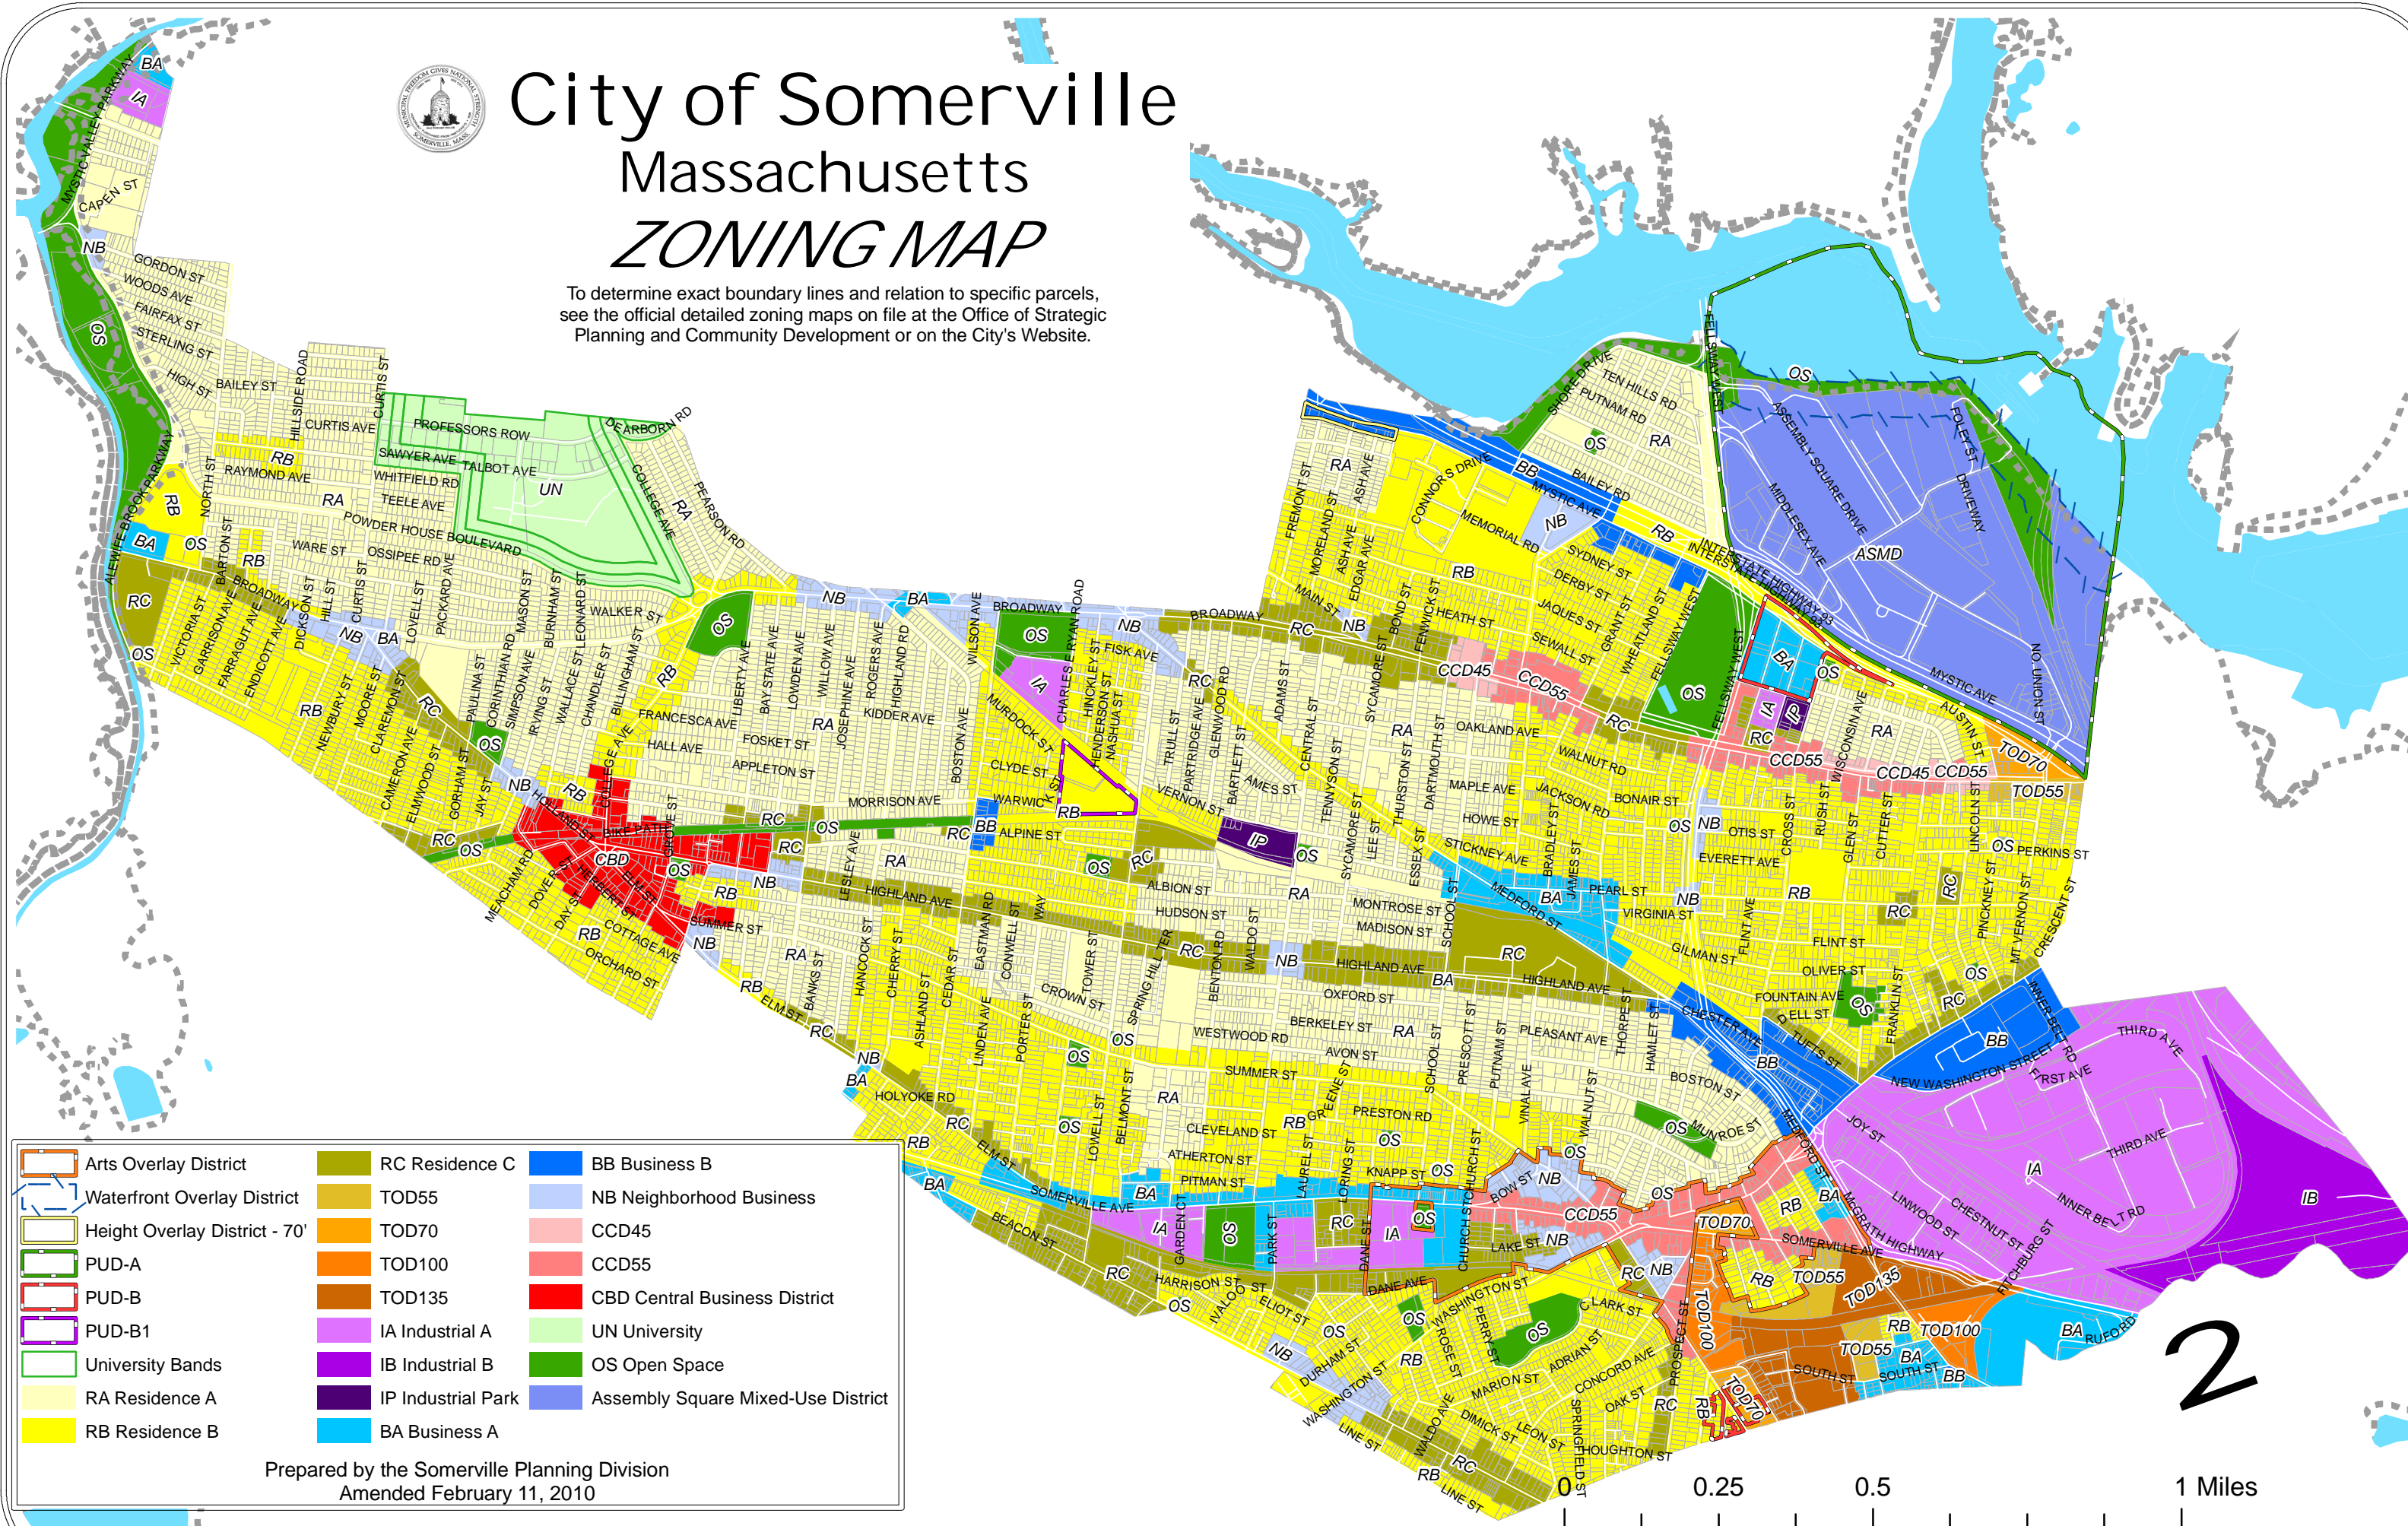

# City of Somerville Massachusetts *ZONING MAP*

To determine exact boundary lines and relation to specific parcels, see the official detailed zoning maps on file at the Office of Strategic Planning and Community Development or on the City's Website.